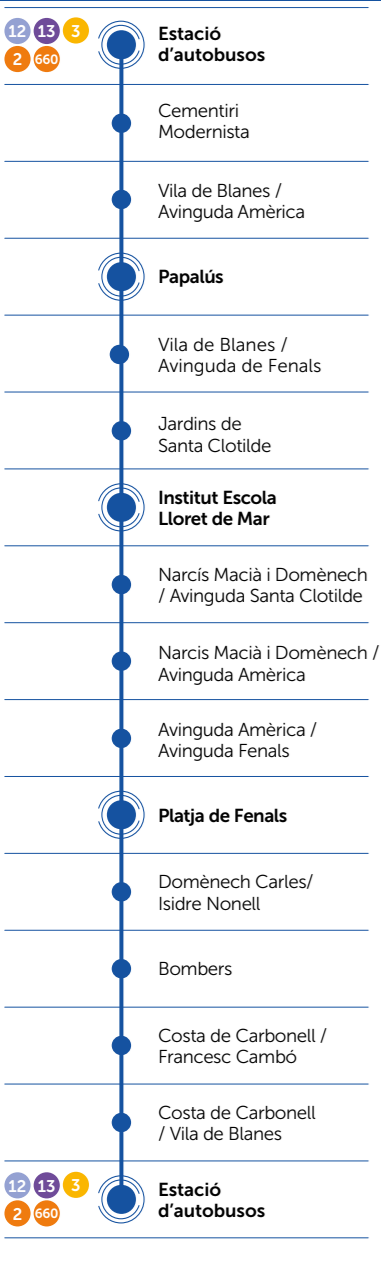

L11 Estació d'autobusos - Fenals

De dimarts a diumenge / De lunes a domingo / From Monday to Sunday				
ESTACIÓ D'AUTOBUSOS	Papalús	Institut Escola Lloret de Mar	Platja de Fenals	ESTACIÓ D'AUTOBUSOS
7.00	7.08	7.13	7.20	7.30
7.30	7.38	7.43	7.50	8.00
8.00	8.08	8.13	8.20	8.30
8.30	8.38	8.43	8.50	9.00
9.00	9.08	9.13	9.20	9.30
9.30	9.38	9.43	9.50	10.00
10.00	10.08	10.13	10.20	10.30
10.30	10.38	10.43	10.50	11.00
11.00	11.08	11.13	11.20	11.30
11.30	11.38	11.43	11.50	12.00
12.00	12.08	12.13	12.20	12.30
12.30	12.38	12.43	12.50	13.00
13.00	13.08	13.13	13.20	13.30
13.30	13.38	13.43	13.50	14.00
14.00	14.08	14.13	14.20	14.30
14.30	14.38	14.43	14.50	15.00
15.00	15.08	15.13	15.20	15.30
15.30	15.38	15.43	15.50	16.00
16.00	16.08	16.13	16.20	16.30
16.30	16.38	16.43	16.50	17.00
17.00	17.08	17.13	17.20	17.30
17.30	17.38	17.43	17.50	18.00
18.00	18.08	18.13	18.20	18.30
18.30	18.38	18.43	18.50	19.00
19.00	19.08	19.13	19.20	19.30
19.30	19.38	19.43	19.50	20.00
20.00	20.08	20.13	20.20	20.30
20.30	20.38	20.43	20.50	21.00
21.00	21.08	21.13	21.20	21.30
21.30	21.38	21.43	21.50	22.00

Dies lectius / Días lectivos / School days
Serveis / servicios / services del / from 01-04 al / to 30-09